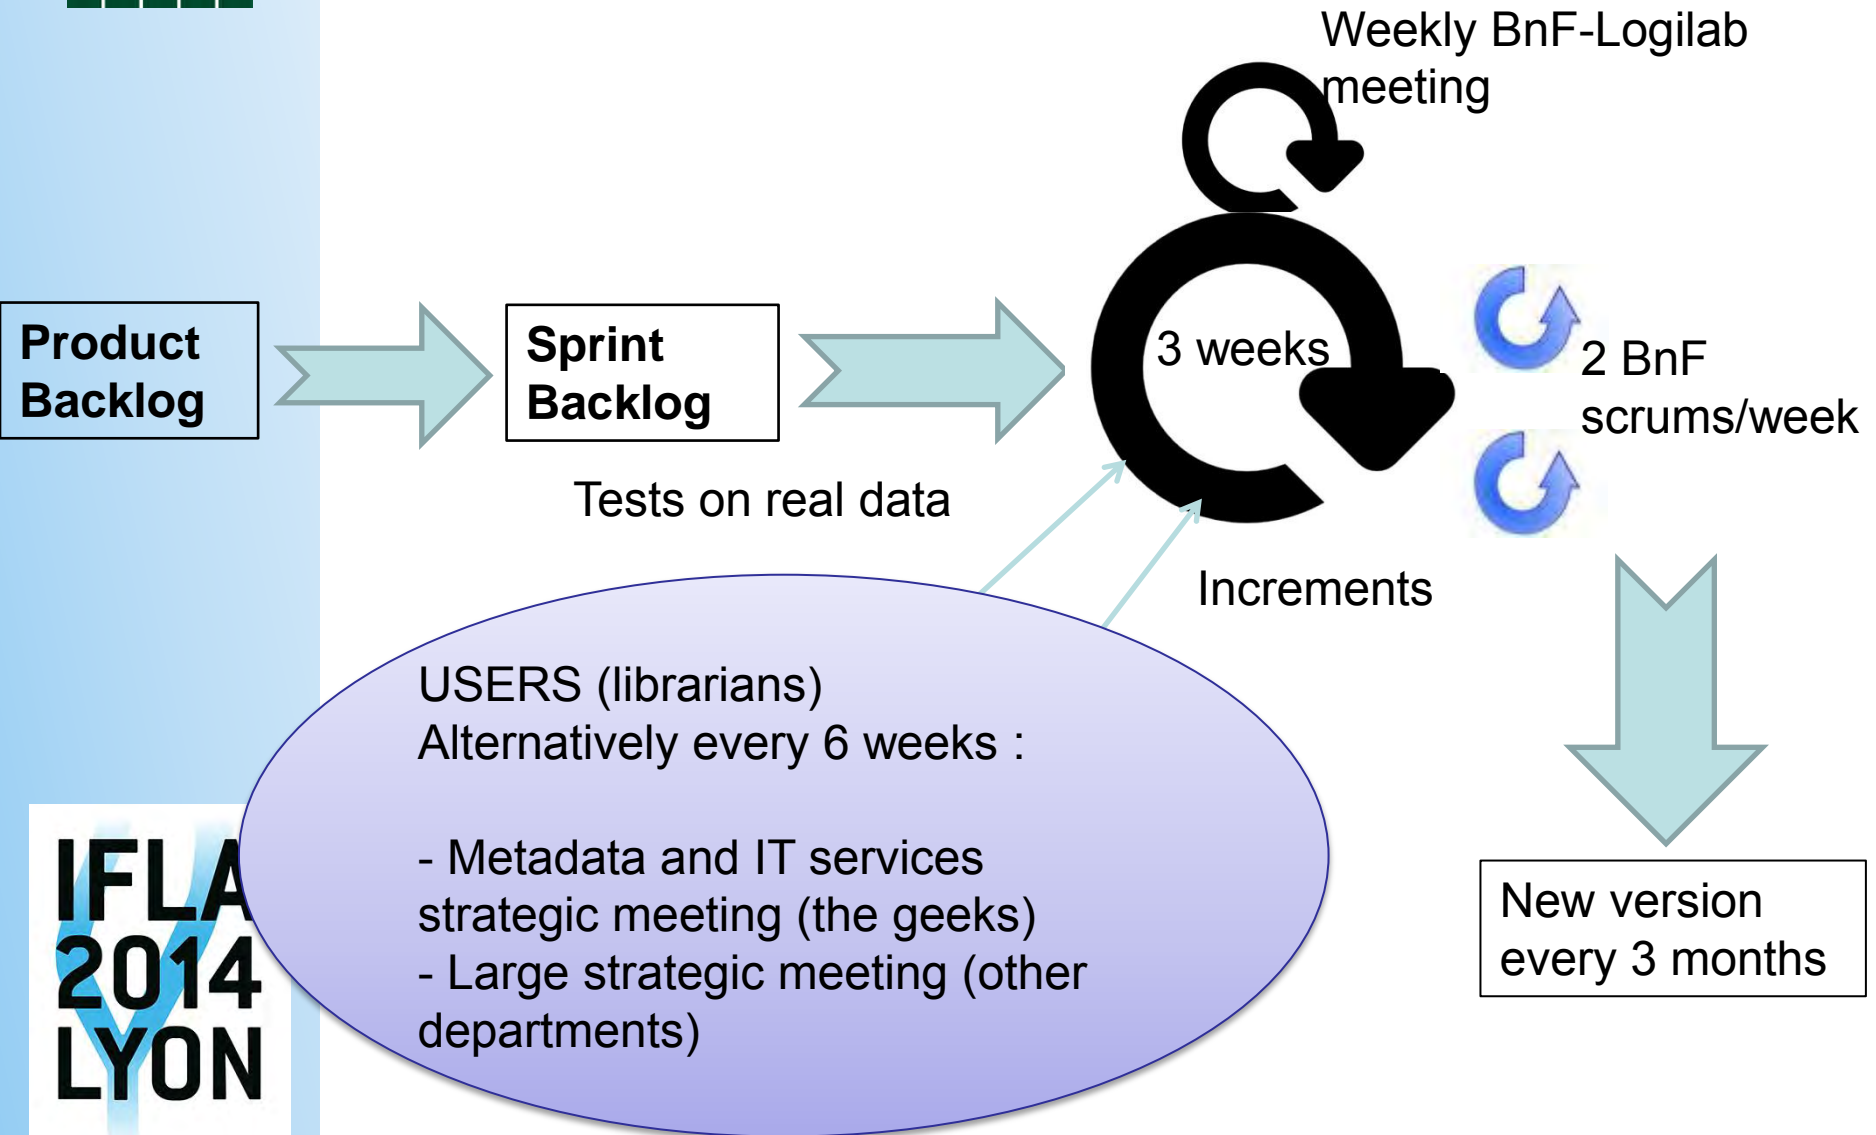

The software: CubicWeb

- CubicWeb is a data management framework
- It stores data in relational database
- Select your data with an high-level query language similar to SPARQL

Any F,B WHERE

P preferred_form PF, PF firstname F,
P birthplace B, PF surname "Balzac"

- Choose among standard visualizations :
 - HTML : lists, tables, maps... ;
 - Other formats : RDF, JSON, CSV...
- Or define your own ones

The method: scrum

USERS (librarians)
Alternatively every 6 weeks :